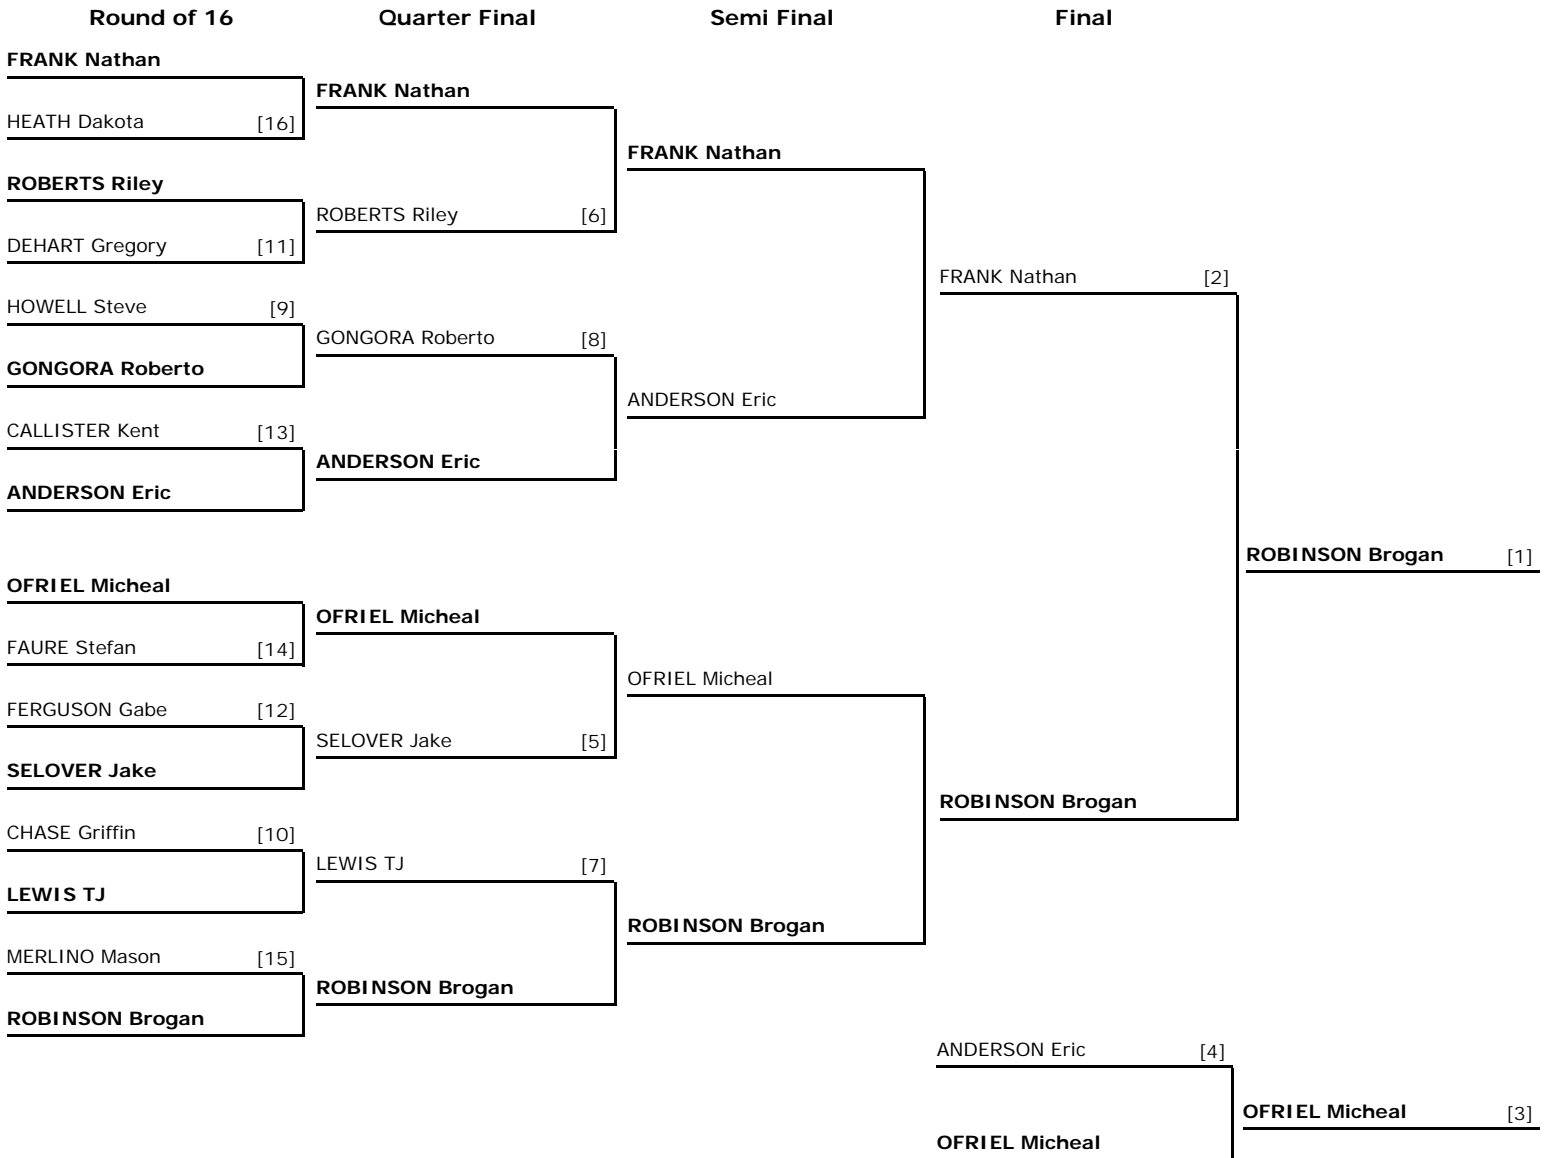

**Chaleham Skatepark**  
**Ladies' Jousting Finals**  
Newberg, OR - 7/13/2008

Quarter Final

Semi Final

Final

7/14/2008 - 10:30:43AM

**CONCRETE  
RODEO  
2008 TOUR**

**Chaleham Skatepark**  
Men's Jousting Finals  
Newberg, OR - 7/13/2008