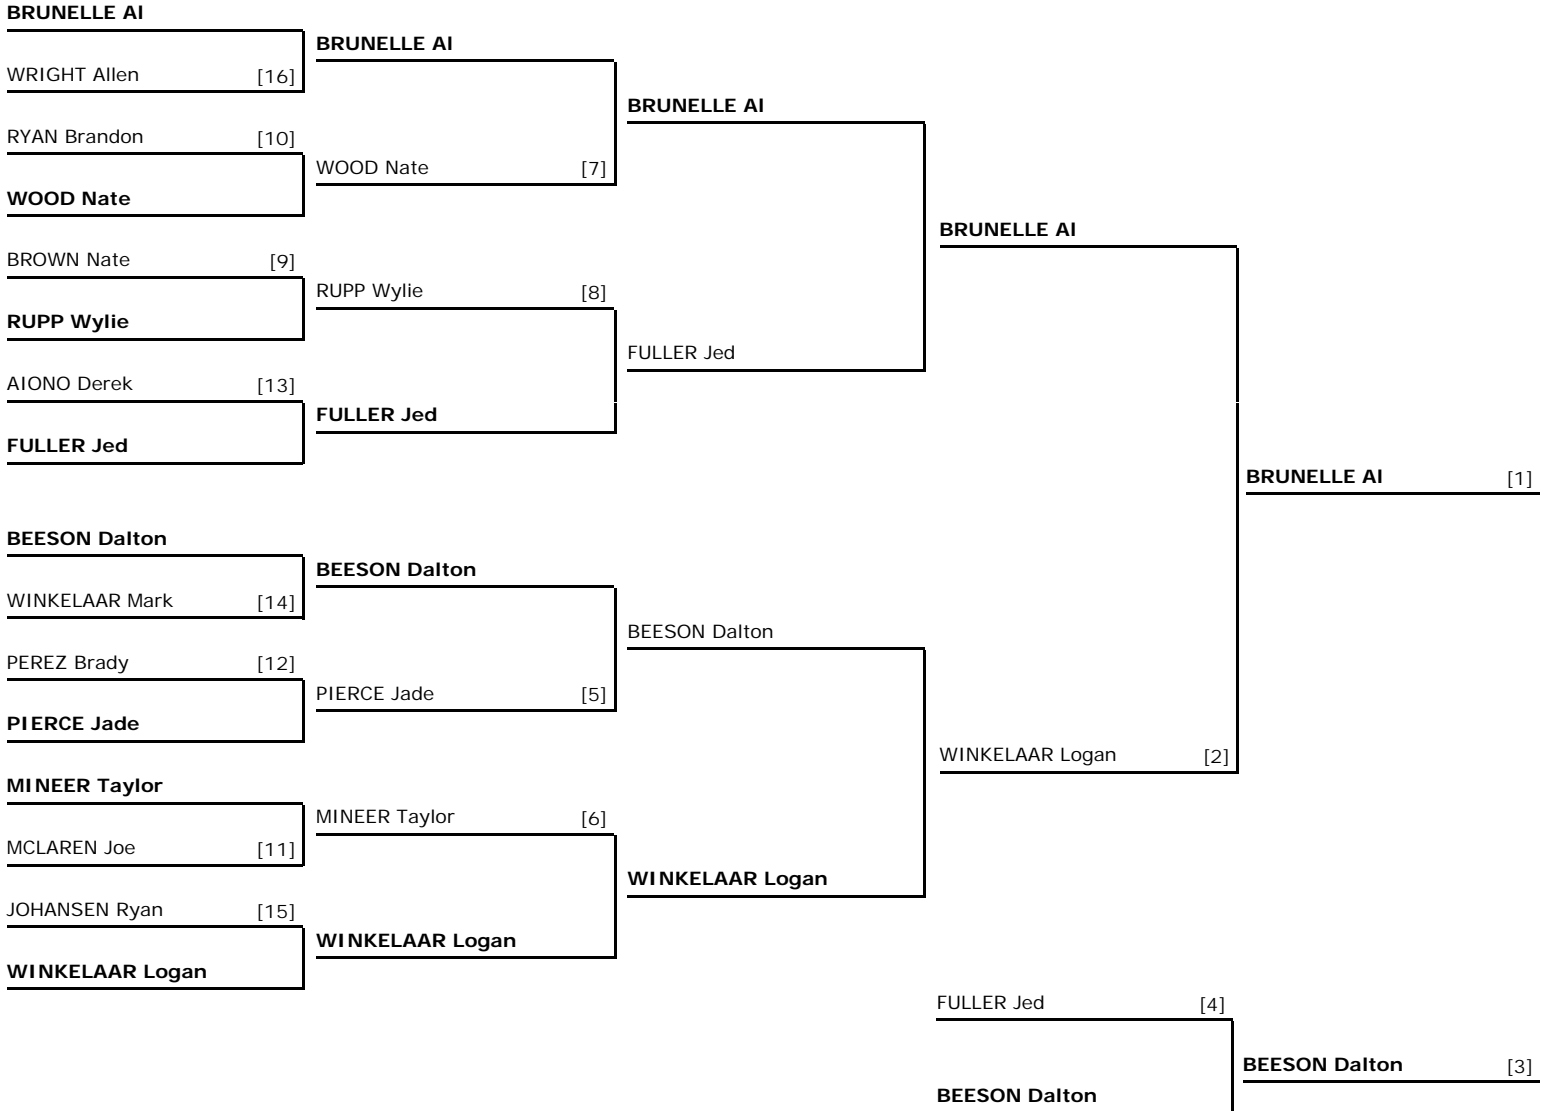

**CONCRETE  
RODEO  
2008 TOUR**

**Logan Skate Park  
Ladies' Jousting Finals**

Logan, UT - 6/21/2008

6/23/2008 - 7:51:26AM

**CONCRETE  
RODEO  
2008 TOUR**

**Logan Skate Park  
Men's Jousting Finals**

Logan, UT - 6/21/2008

Round of 16

Quarter Final

Semi Final

Final

6/23/2008 - 7:51:26AM