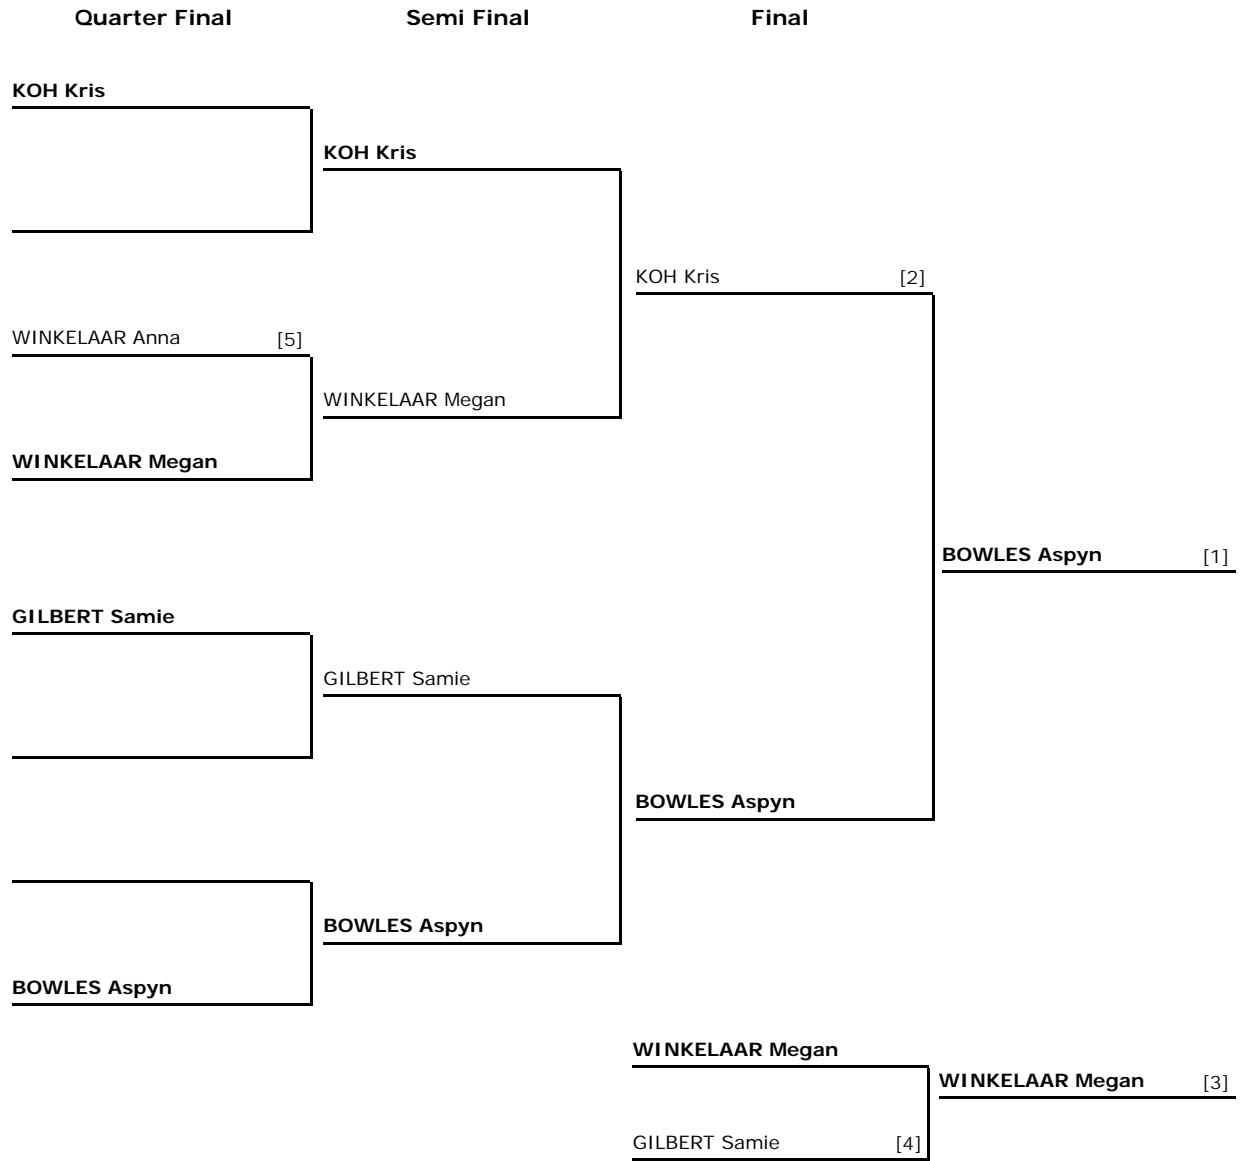

**CONCRETE  
RODEO  
2008 TOUR**

**Logan Skate Park  
Ladies' Jousting Finals**

Logan, UT - 6/21/2008

6/23/2008 - 7:51:26AM

**CONCRETE  
RODEO  
2008 TOUR**

**Logan Skate Park  
Men's Jousting Finals**

Logan, UT - 6/21/2008

Round of 16

Quarter Final

Semi Final

Final

6/23/2008 - 7:51:26AM