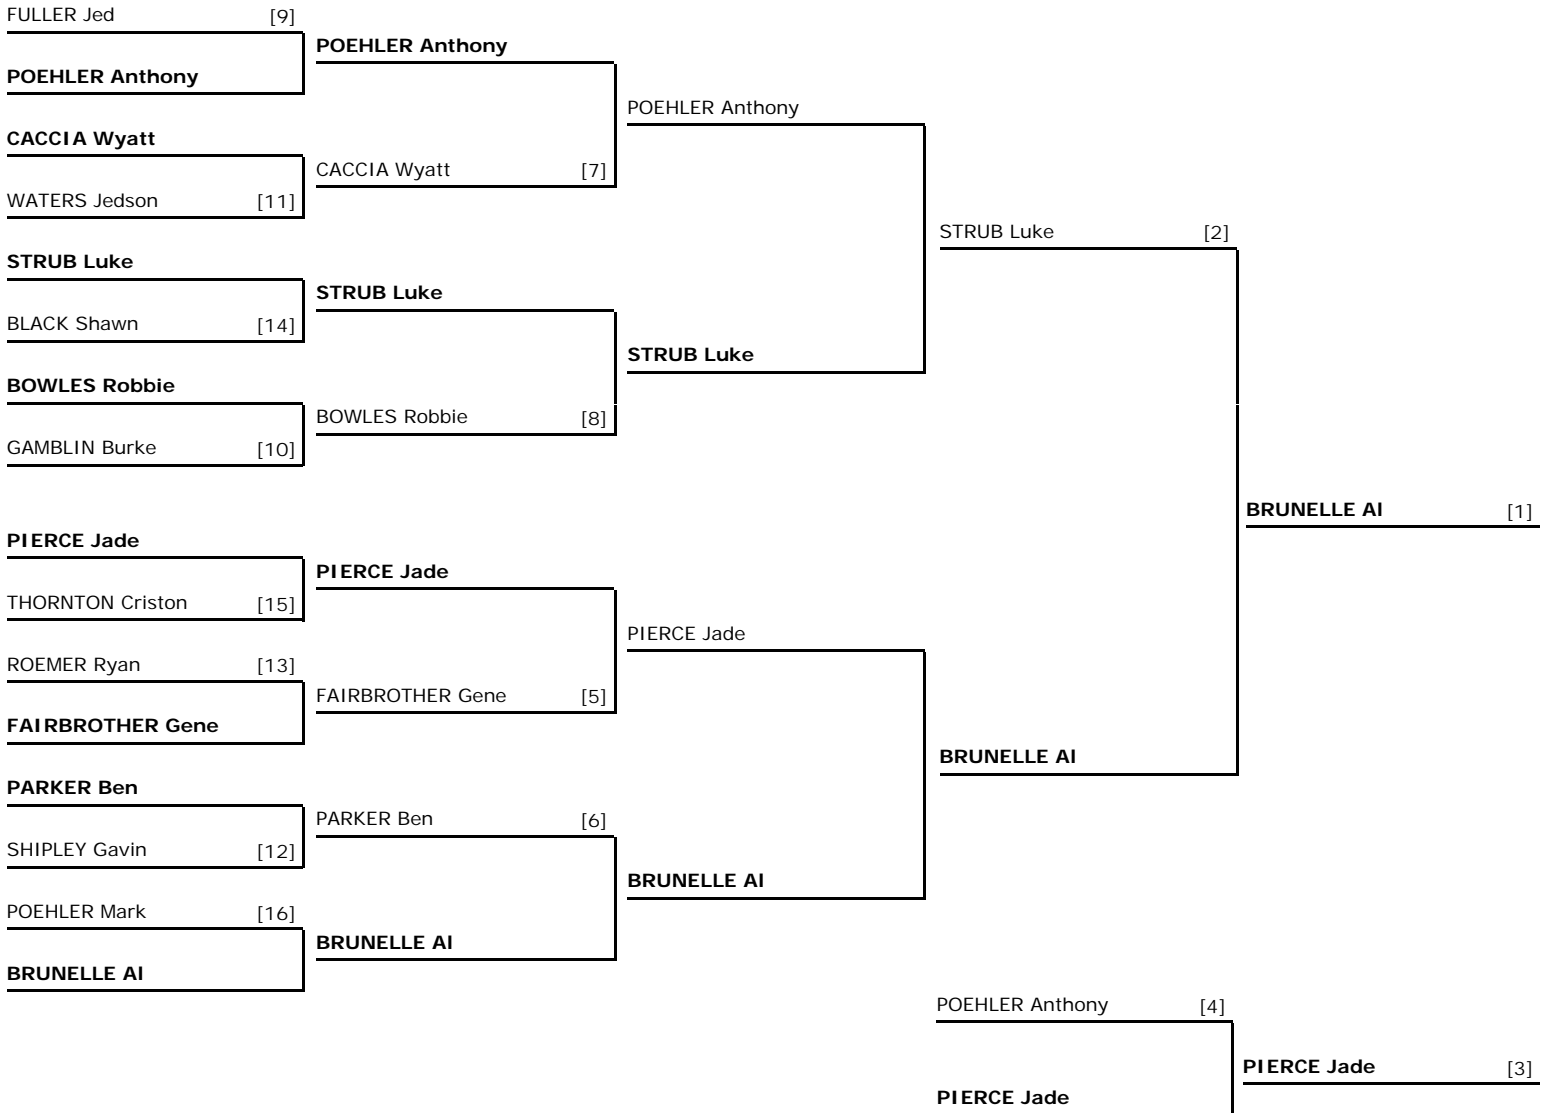

**CONCRETE
RODEO
2008 TOUR**

**Guy Coles Skate Park
Ladies' Jousting Finals**

Ketchum, ID - 7/5/2008

Quarter Final

Semi Final

Final

7/7/2008 - 8:42:28AM

**CONCRETE
RODEO
2008 TOUR**

**Guy Coles Skate Park
Men's Jousting Finals**

Ketchum, ID - 7/5/2008

Round of 16

Quarter Final

Semi Final

Final

7/7/2008 - 8:42:28AM