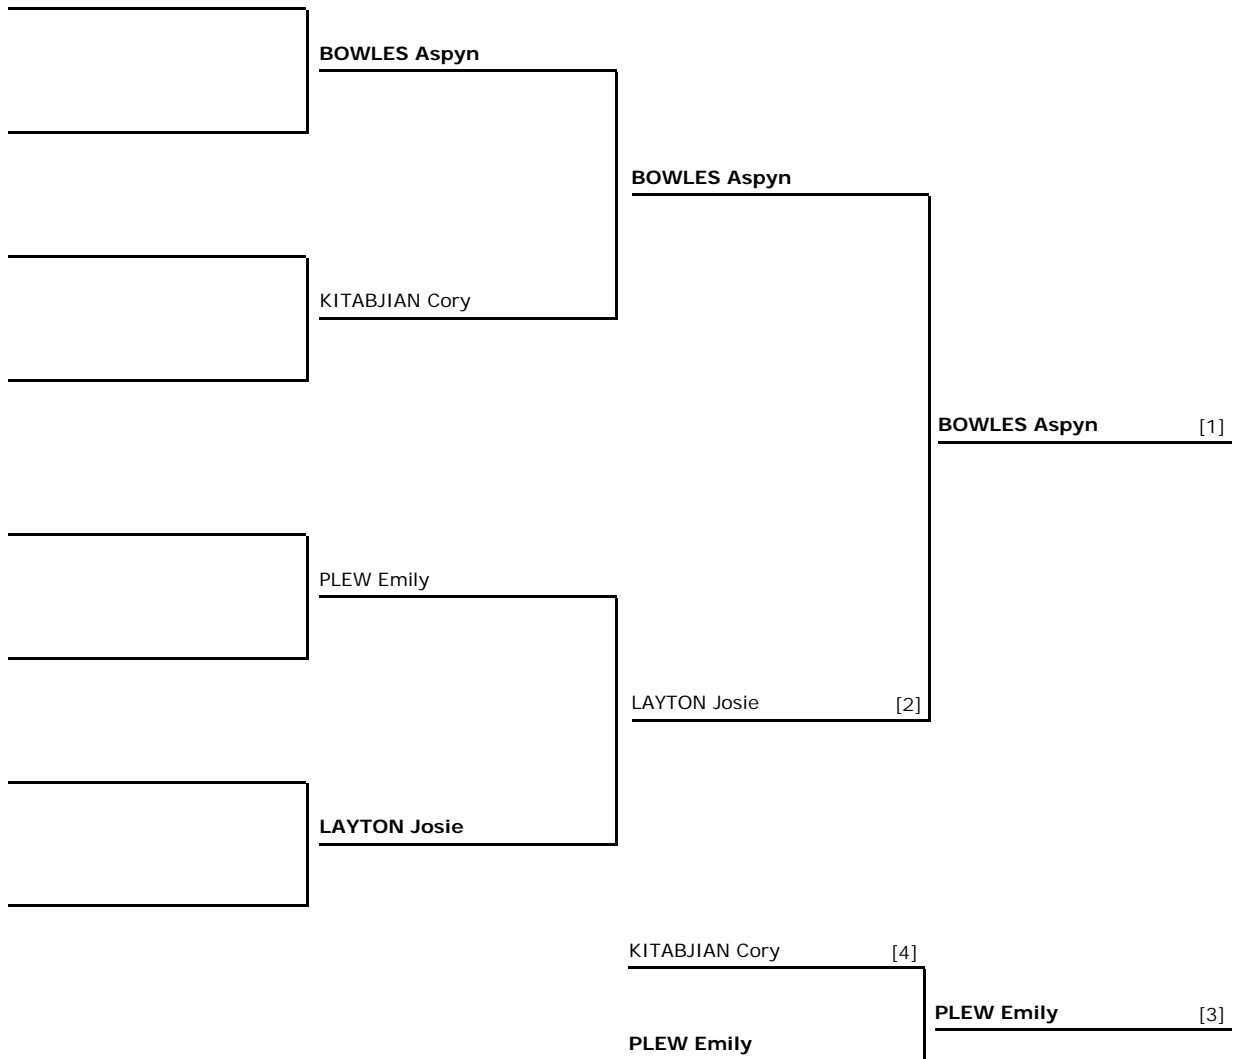

**CONCRETE
RODEO
2008 TOUR**

**Guy Coles Skate Park
Ladies' Jousting Finals**

Ketchum, ID - 7/5/2008

Quarter Final

Semi Final

Final

7/7/2008 - 8:42:28AM

**CONCRETE
RODEO
2008 TOUR**

**Guy Coles Skate Park
Men's Jousting Finals**

Ketchum, ID - 7/5/2008

Round of 16

Quarter Final

Semi Final

Final

7/7/2008 - 8:42:28AM